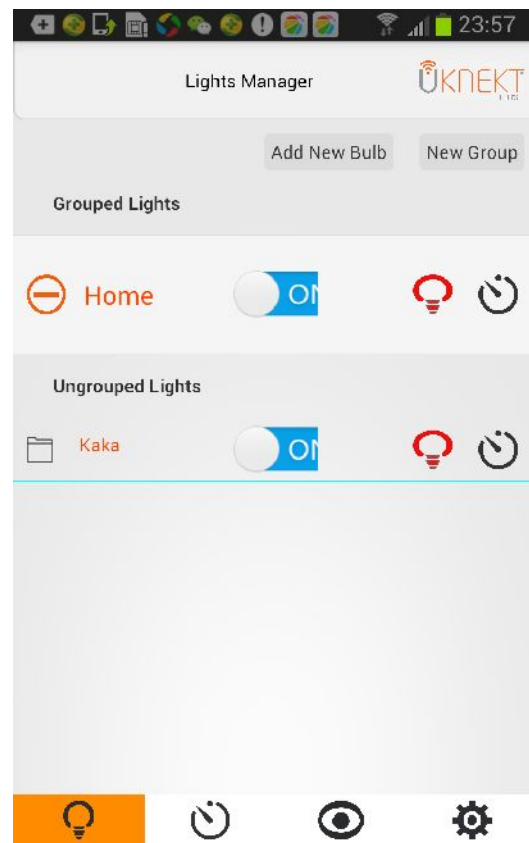

vLight Smart LED Bulbs & Gateway Bridge

1, Introduction

It is your personal wireless lighting. It enables you to create and control light using your smart phone or tablet. Bringing endless possibilities to help you get creative and help you personalize your lighting to suit your and your family's lifestyle. It can help you relax or concentrate, change the atmosphere of a room, help keep your house safe when you're out, and even remind you of that magical moment on vacation.

The starter pack includes three bulbs that simply screw into your existing lamps, and a gateway bridge that you plug into your home Wi-Fi router. Simply download the APP to start experiencing light in a completely new way. The included wireless bridge is required for controlling the lighting system -- up to 50 bulbs. You can add more bulbs to your system by purchasing single bulb package

2, Product Picture

Starter Pack – 3Bulbs + 1 Gateway Bridge

3, Operation Diagram

Starter 3 Bulbs, max to 50 bulbs, 16 million colors Colors/Timer/Delay/Dimmer/On&Off

4, Specification

vLight LED Bulbs	
Power	7W
Form Factor	A19
Lumens(Brightness)	600lm
Efficacy(Lumens Per Watt)	82
Color Temperature	White 6500K + RGB
LED Life Rating	More than 25000 hrs
Beam Angle	130 degree
Connector Type	Edison Screw E27
Width	65mm
Length	119mm
Voltage	100-240v 50/60Hz
Warranty	2 Years
Certification	CE & ROHS
Dimming	By Android & iOS APP only
Exclusions	Can not be used in closed spaces or outdoors
Communications	ZigBee running HA 1.2 supporting "Dimmable Light" clusters
Operation System	IOS5 + Android4.0 or higher
vLight Gateway Bridge	
Bulbs Controlled per Bridge	Max to 50 Bulbs
Power Consumption	250mA
Length	68mm
Width	68mm
Height	21.5mm
Frequency Band	ZigBee 2.4G
WIFI Protocol	WEP, WPA/WPA2, WPA-PSK/WPA2-psk
Mounting	Desk or Wall Mounting
Packing list	
LED Bulbs * 3pcs	
Gateway Bridge * 1pcs	
USB Power Cable * 1pcs	
Power Adapter * 1pcs	

5, APP View

6, Package Box