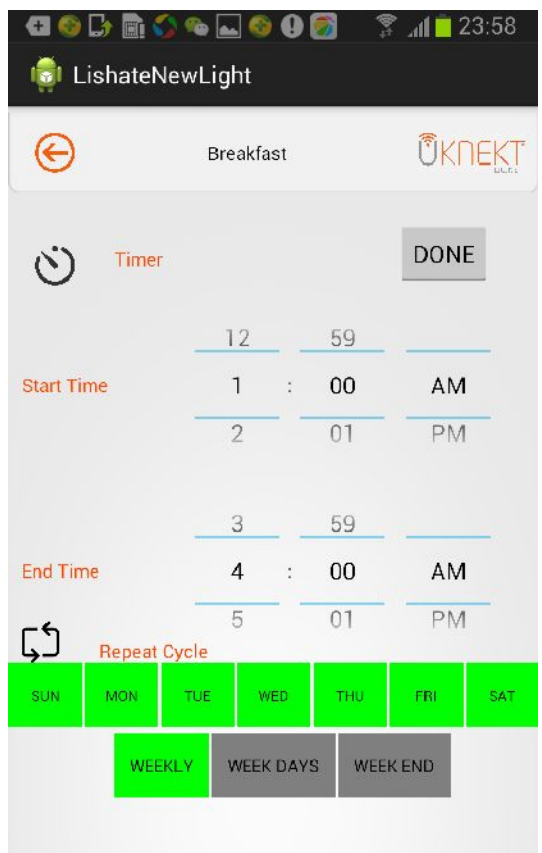

The starter pack includes three bulbs that simply screw into your existing lamps, and a gateway bridge that you plug into your home Wi-Fi router. Simply download the APP to start experiencing light in a completely new way. The included wireless bridge is required for controlling the lighting system -- up to 50 bulbs. You can add more bulbs to your system by purchasing single bulb package

From the app, you can remotely control your home lighting for added security, personalize your lighting experience with custom settings, or program timers to help manage daily schedules -- all through the convenience of your smart phone or tablet.

2, Product Picture

Starter Pack – 3Bulbs + 1 Gateway Bridge

3, Operation Diagram

Starter 3 Bulbs, max to 50 bulbs, 16 million colors Colors/Timer/Delay/Dimmer/On&Off

4, Specification

vLight LED Bulbs	
Power	7W
Form Factor	A19
Lumens(Brightness)	600lm
Efficacy(Lumens Per Watt)	82
Color Temperature	White 6500K + RGB
LED Life Rating	More than 25000 hrs
Beam Angle	130 degree
Connector Type	Edison Screw E27
Width	65mm
Length	119mm
Voltage	100-240v 50/60Hz
Warranty	2 Years
Certification	CE & ROHS
Dimming	By Android & iOS APP only
Exclusions	Can not be used in closed spaces or outdoors
Communications	ZigBee running HA 1.2 supporting "Dimmable Light" clusters
Operation System	IOS5 + Android4.0 or higher
vLight Gateway Bridge	
Bulbs Controlled per Bridge	Max to 50 Bulbs
Power Consumption	250mA
Length	68mm
Width	68mm
Height	21.5mm
Frequency Band	ZigBee 2.4G
WIFI Protocol	WEP, WPA/WPA2, WPA-PSK/WPA2-psk
Mounting	Desk or Wall Mounting
Packing list	
LED Bulbs * 3pcs	
Gateway Bridge * 1pcs	
USB Power Cable * 1pcs	
Power Adapter * 1pcs	

5, APP View

6, Package Box